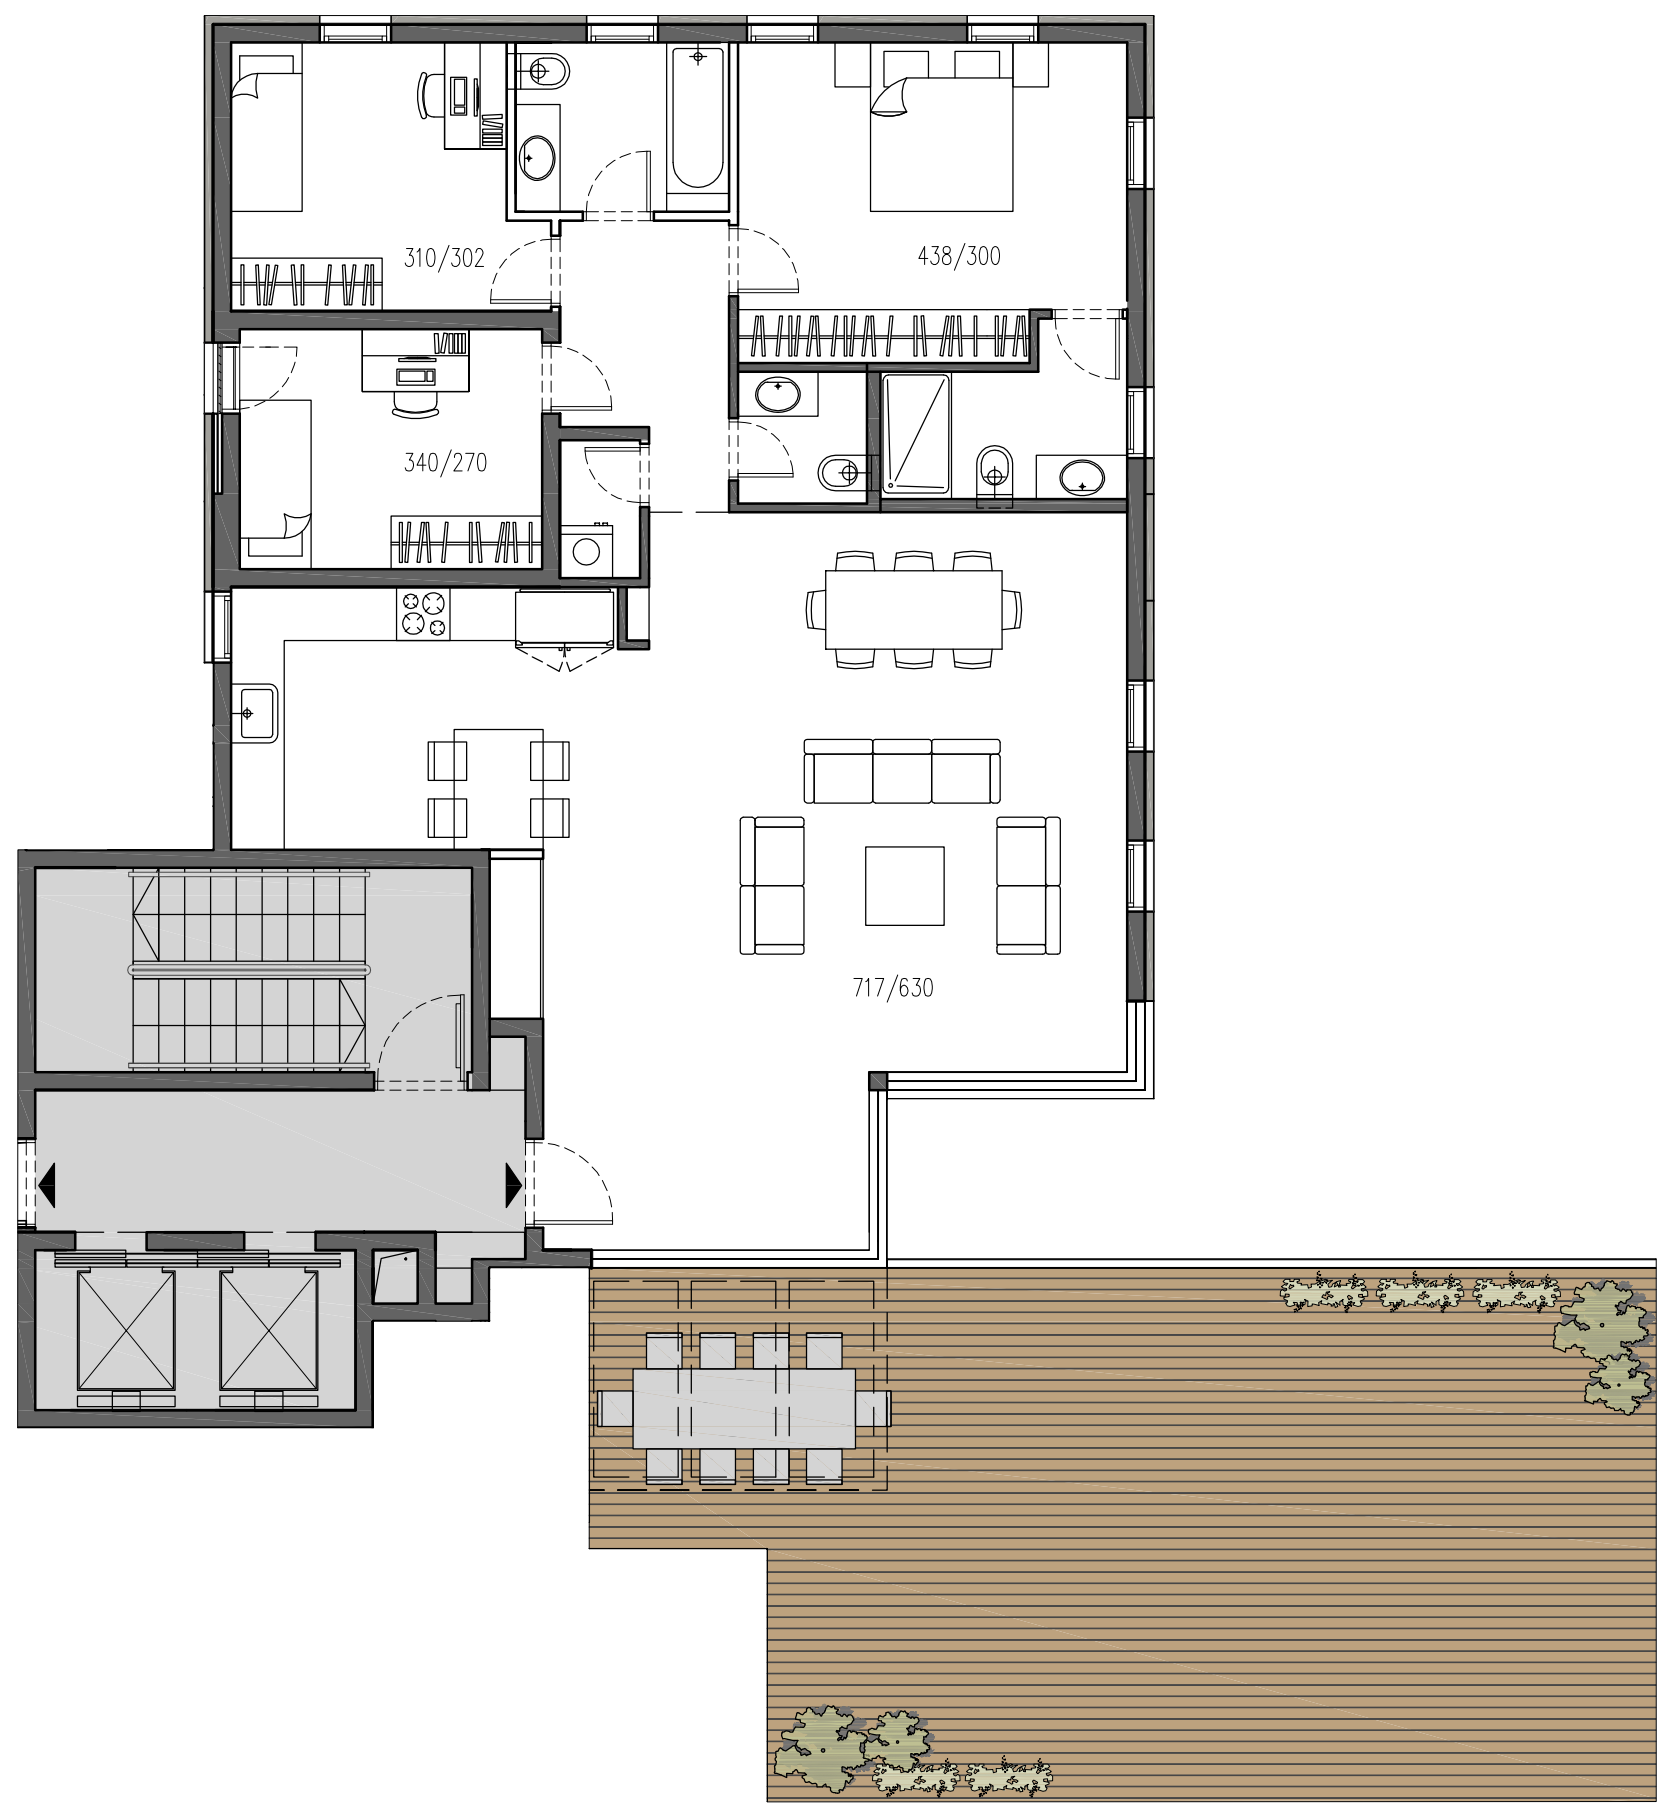

All plans are for illustration purposes only

B 7 26
Building Floor Apartment

The inset map shows a simplified floor plan of the building. A green square highlights the location of apartment 726 in the central part of the building. A north arrow is located in the bottom right corner of the inset map.

4 rooms
Total area 125 sqm
Balcony 66 sqm

QUADRA
37 MEKOR HAIM, JERUSALEM