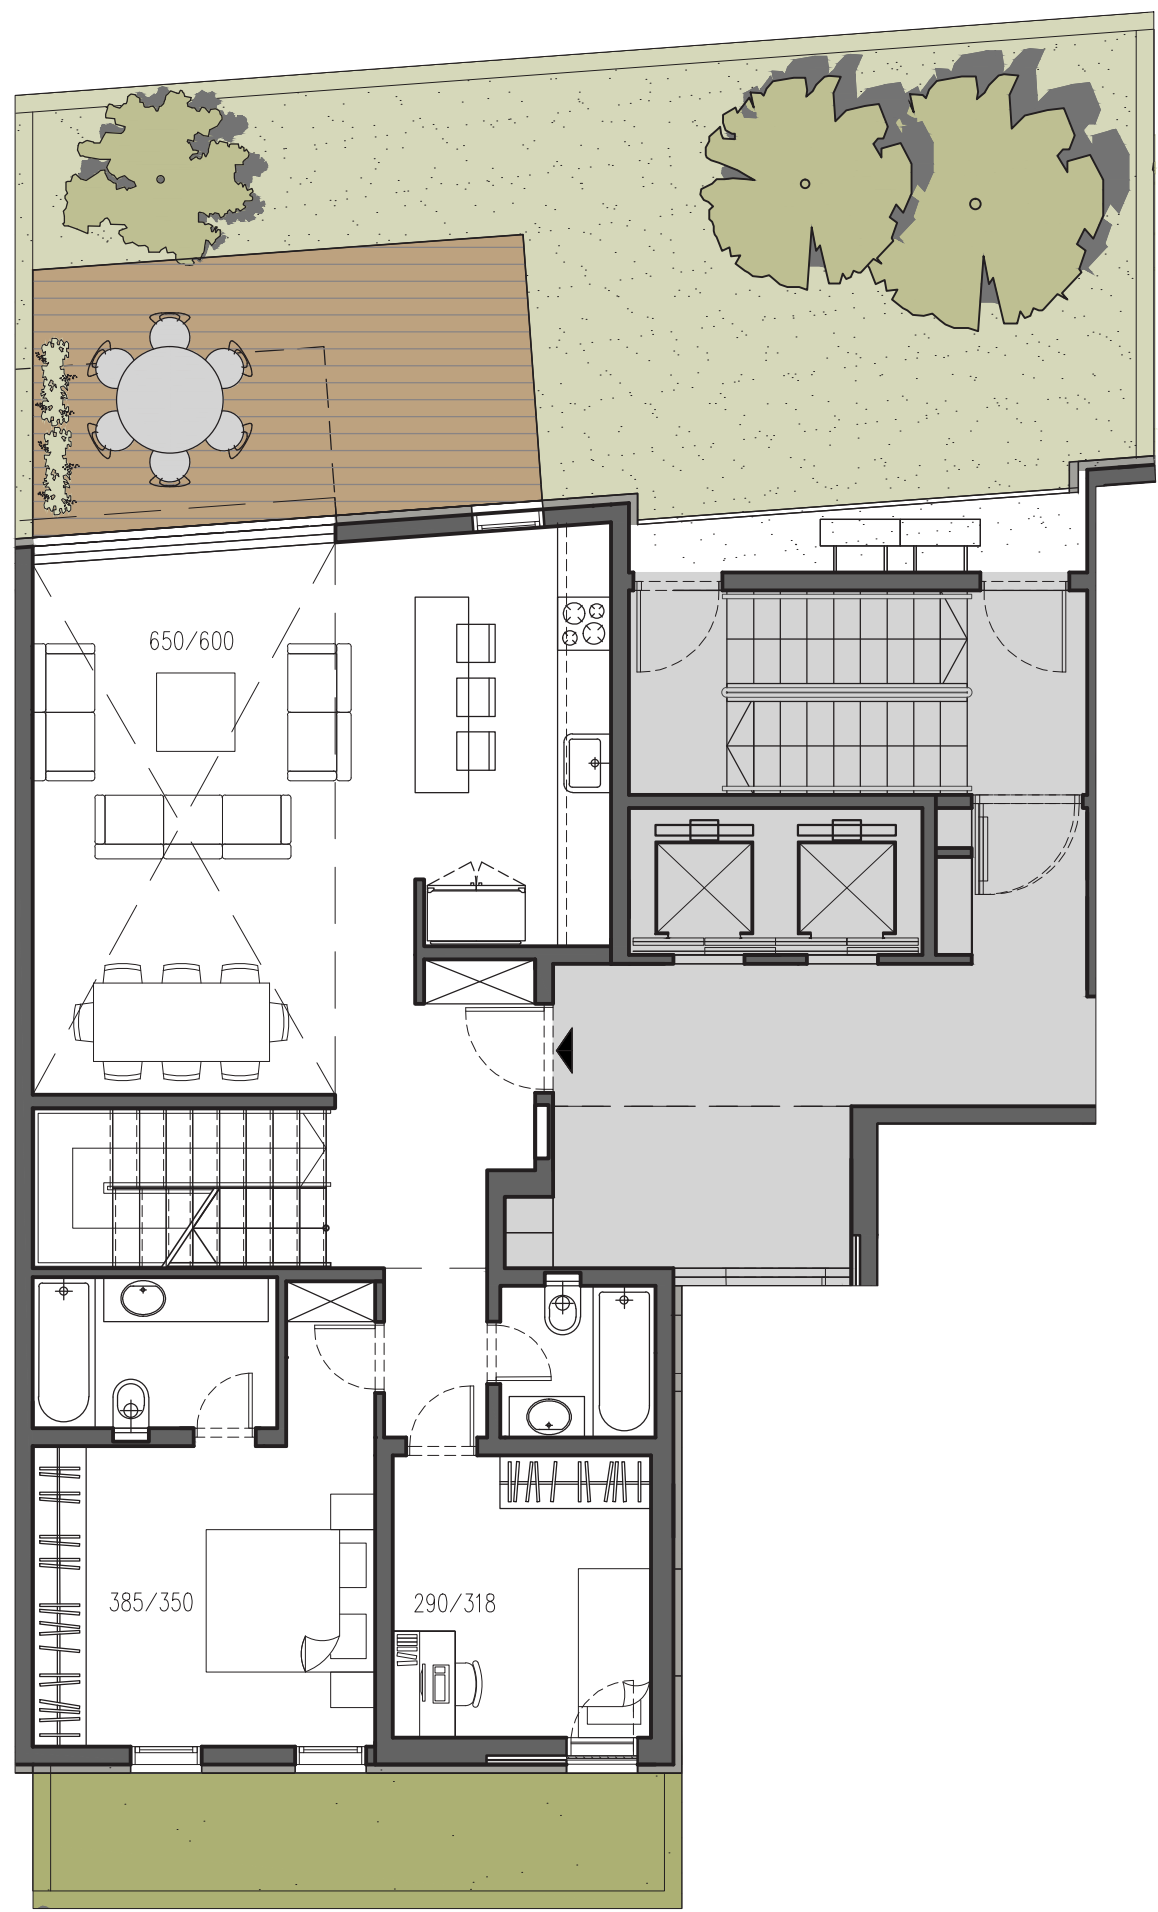

D 0+1 2  
Building Floor Apartment

Basement

First floor

Ground floor

5 rooms  
Ground floor 93 sqm  
First floor 64 sqm  
Total area 157 sqm  
Garden 65 sqm

All plans are for illustration purposes only

QUADRA  
37 MEKOR HAIM, JERUSALEM