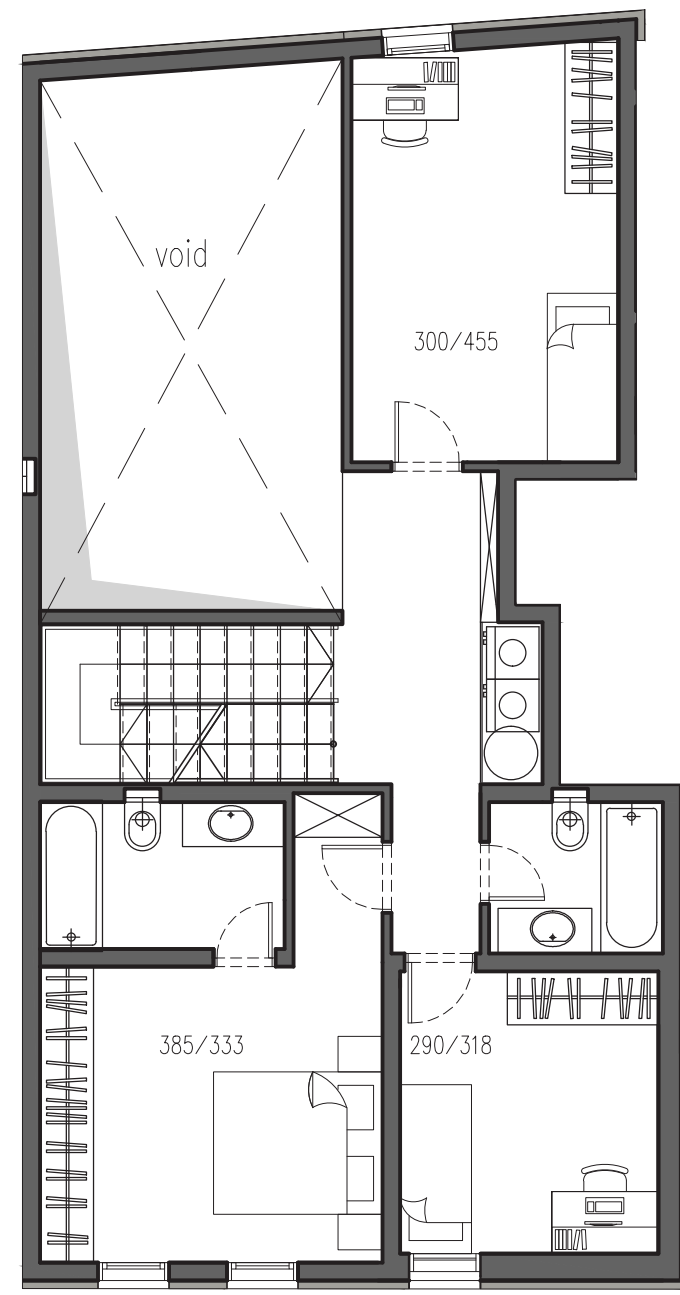

D 0+1 2  
Building Floor Apartment

Basement

First floor

Ground floor

5 rooms  
Ground floor 93 sqm  
First floor 64 sqm  
Total area 157 sqm  
Garden 65 sqm

All plans are for illustration purposes only

QUADRA  
37 MEKOR HAIM, JERUSALEM