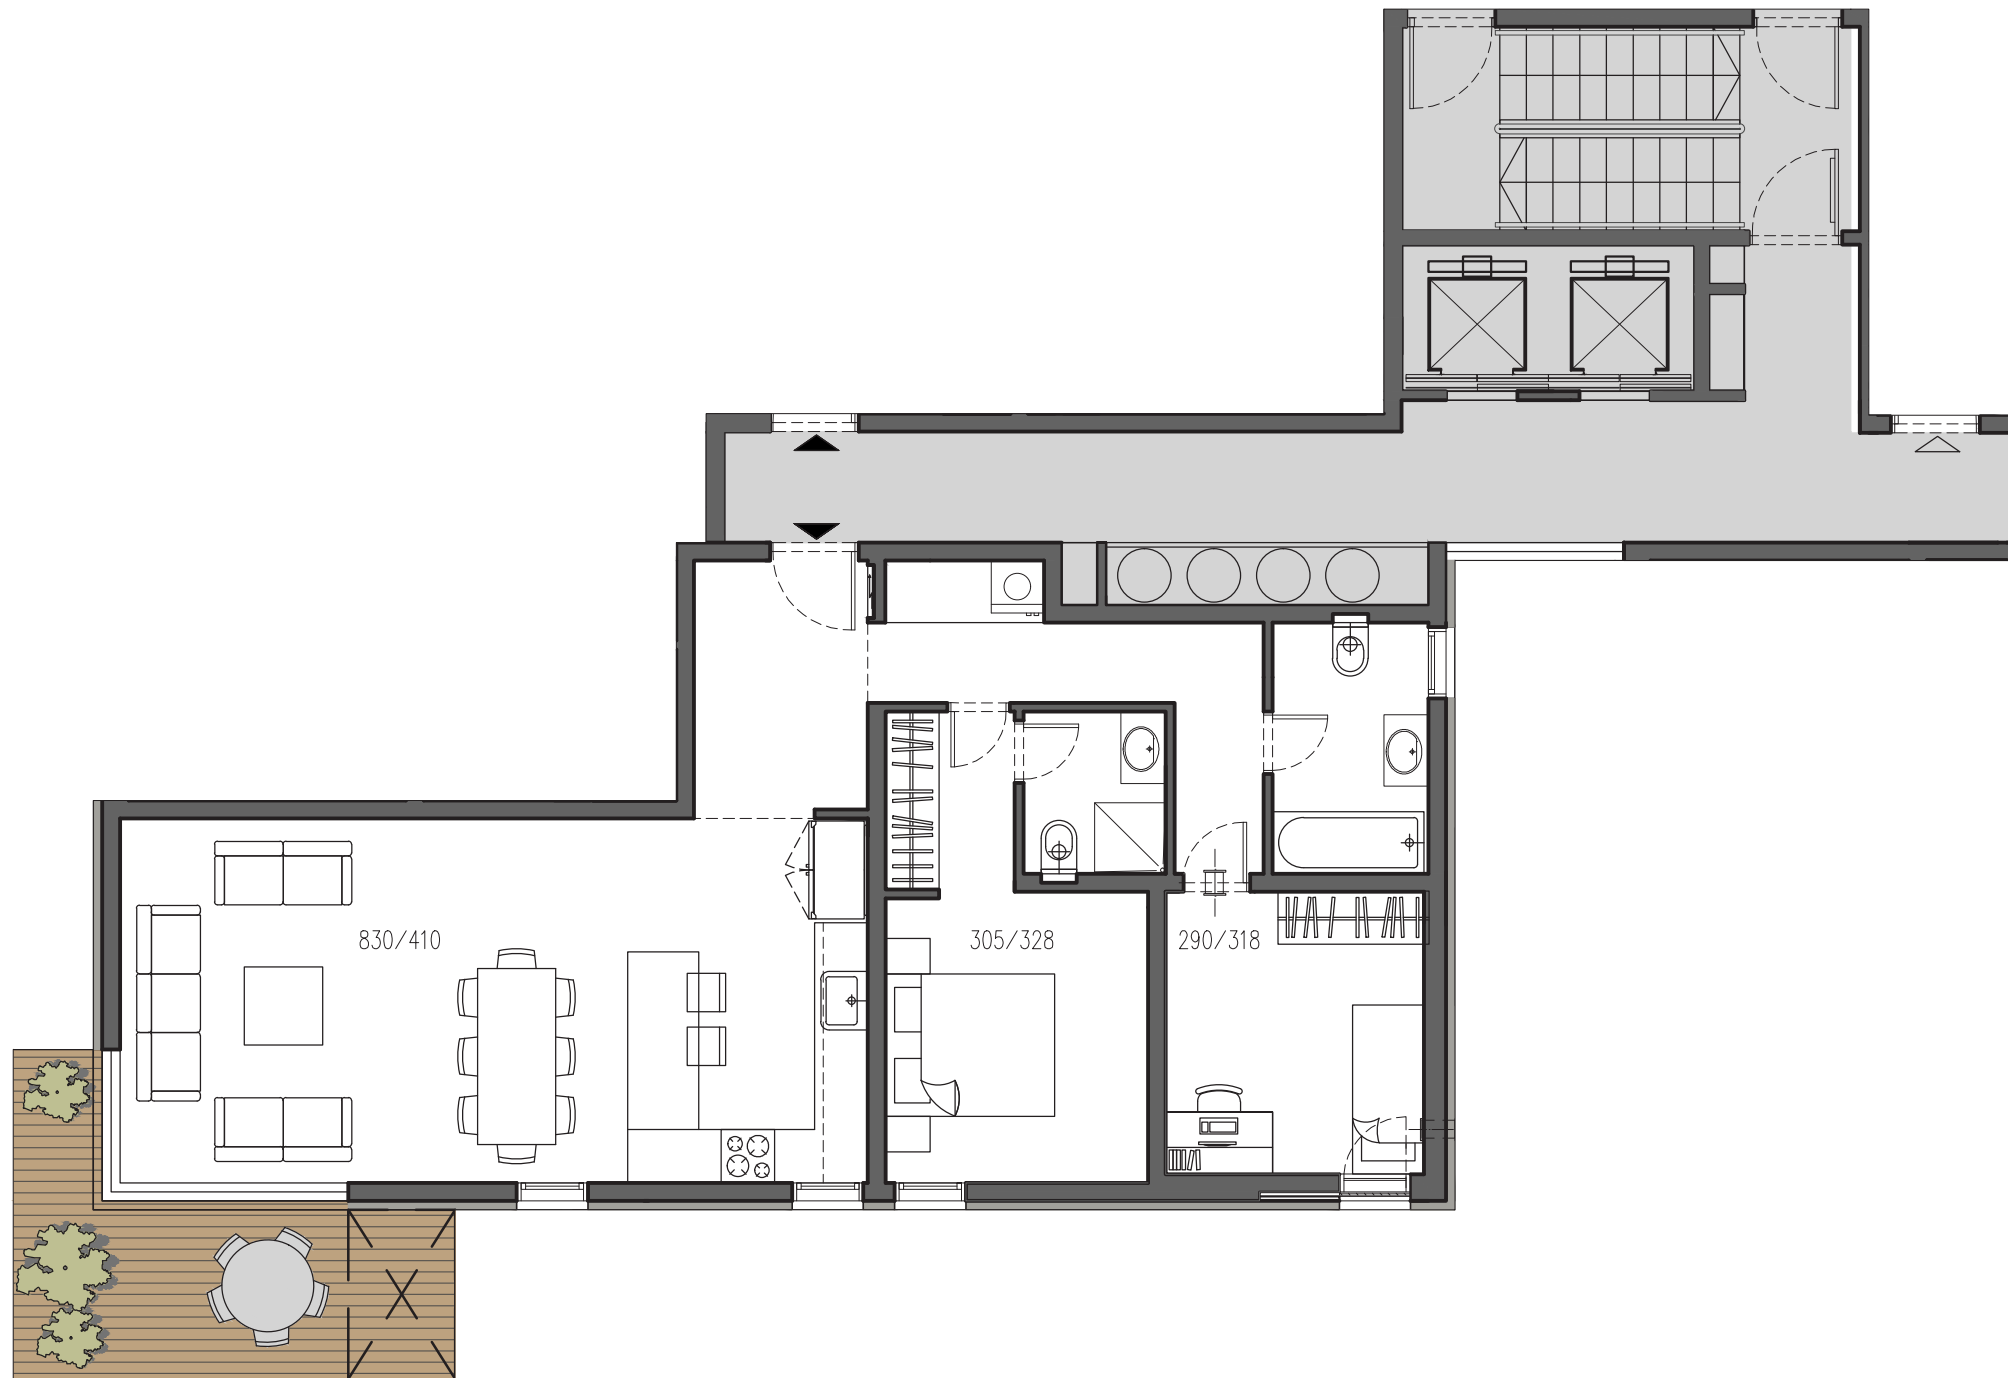

D 4 15
Building Floor Apartment

3 rooms

Total area 88 sqm

Balcony 12 sqm